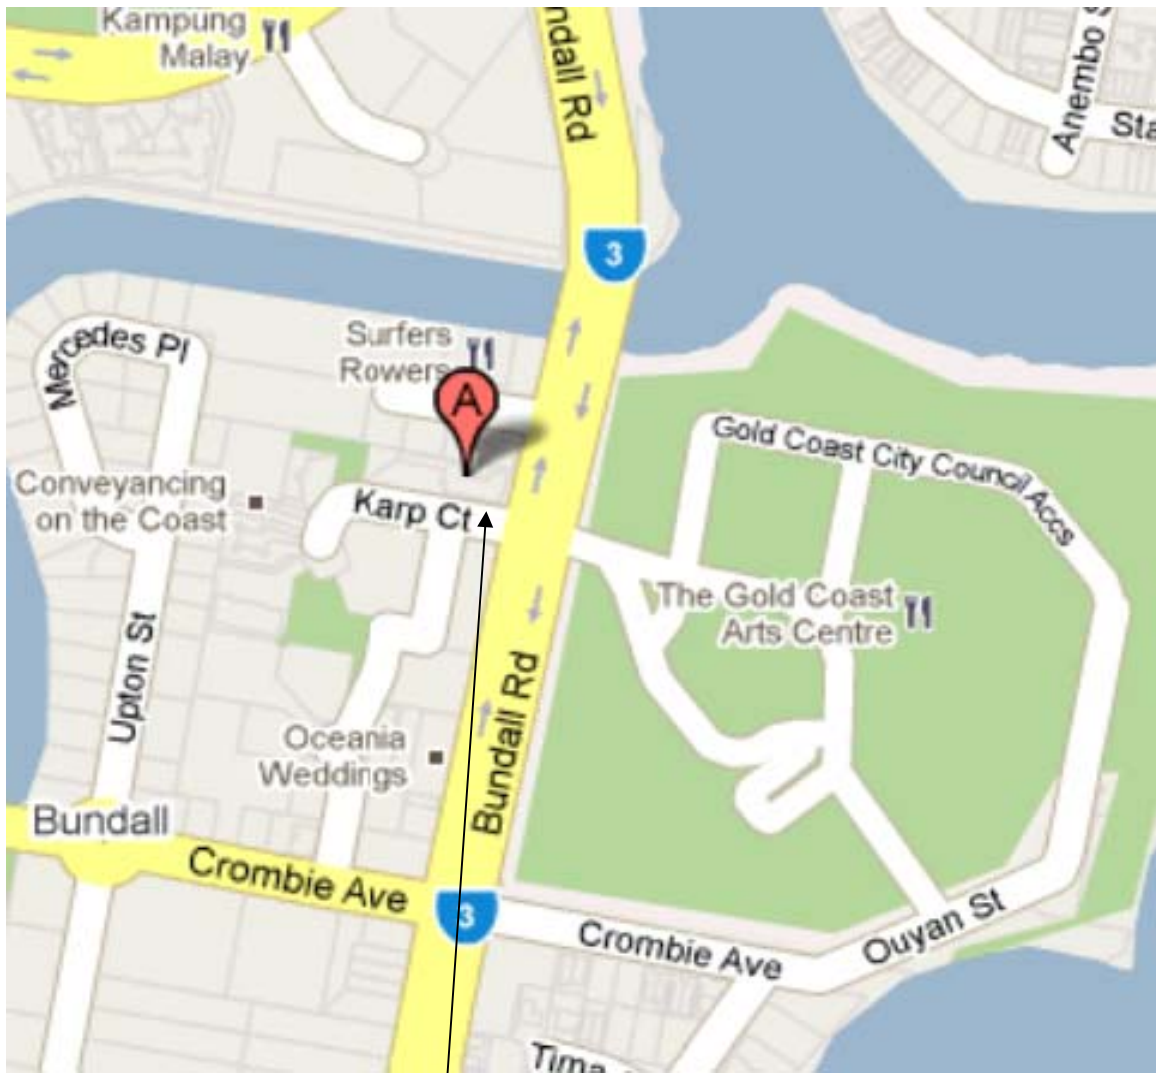

Baker Affleck Moffrey is located here

Level 4, Evandale Place,
142 Bundall Road (cnr Karp Court)
BUNDALL QLD 4217

p 07 5538 3088